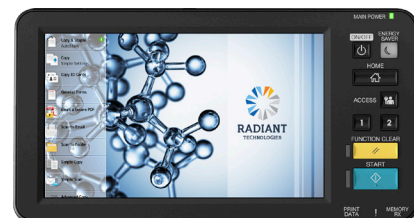

EMPOWERED WITH EFFICIENCY

Elevate enables your MFP to become an integral part of daily business operations by integrating with industry leading document workflow and enterprise content management applications. In doing so, the MFP becomes an on-ramp to digital document workflow and boosts productivity by reducing manual and paper intensive processes in the office. And because time is money, reducing the number of steps in a given task translates directly into savings and greater efficiency. Especially when multiplied by the number of employees performing those steps every day.

CUSTOMIZED HELP

Elevate not only customizes and automates tasks to help your business run more smoothly, the entire look and feel can be tailored specifically for your company's branding. So, whatever your industry, whatever your workflow, Elevate enables you to raise your expectations.

- **Personalized User Interface**
- **Tailored for Specific Industries**
- **One-Step Functions**
- **Seamless Integration**

Contact your Toshiba Authorized Dealer or visit business.toshiba.com to learn more